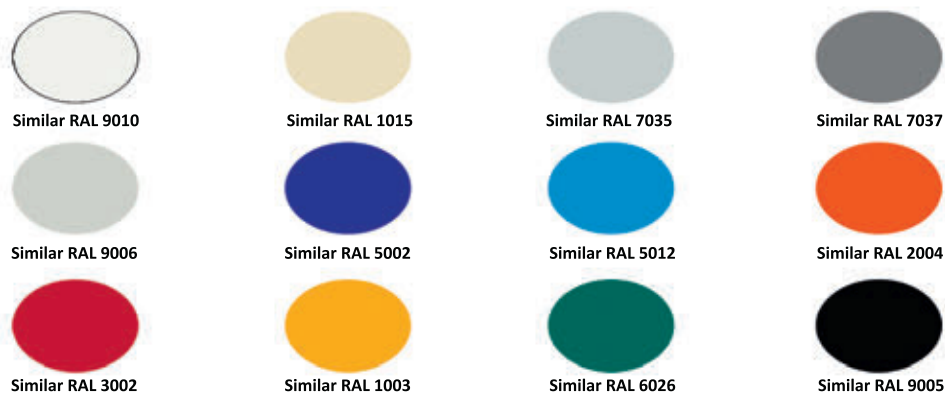

AUTO - FULL

AUTO - Choice®

THE NEW DOOR CONCEPTION

- EASY REPAIR ✓
- CRUSHPROOF ✓
- PERFECT SEALING ✓
- WIND RESISTANCE CLASS II ✓

EN 13241-1:2003 + A1:2011

AUTO - FULL

SELF-SUPPORTING FRAME: MATERIALS AND COLOURS *

*RAL finishings are available only on Galvanized steel

DOOR CURTAIN COLOURS

SPECIFICATIONS

- ✓ Frame Self-supporting frame available in many materials and finishings
- ✓ Curtain Polyester PVC 1200 g/m2, self-extinguishing class II
- ✓ Engine MADE IN ITALY, suitable for intensive use.
- ✓ Control panel Integrated on gear motor, with Inverter system and pre-cabled with rapid connectors
- ✓ Guides high density Polyzene special profiles
- ✓ Speed 1,2 m/s
- ✓ Safety wireless safety edge inside the door bottom edge

WINDOWS

CLEAR OPENING WIDTH	N° windows
1050 - 2100	1
2110 - 4250	2
4260 - 5990	3
6000 - 7000	4

Standard window mm 700x900 in PVC Cristal.
Other sizes available upon request.

STANDARD SIZES