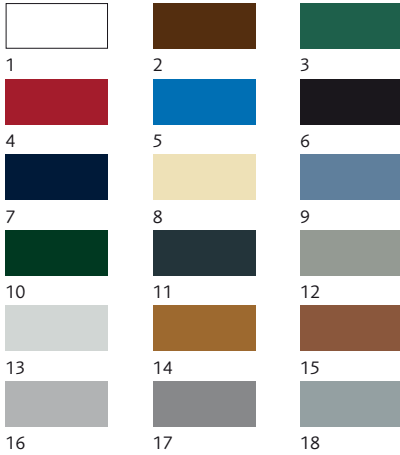

Colour and door finish options

Colour options and surface finishes for steel panel, side-hinged and garage side doors

1. 1 Traffic White (based on RAL 9016)
2. 2 Terra Brown (based on RAL 8028)
3. 3 Moss Green (based on RAL 6005)
4. 4 Ruby Red (based on RAL 3003)
5. 5 Signal Blue (based on RAL 5005)
6. 6 Jet Black (based on RAL 9005)
7. 7 Steel Blue (based on RAL 5011)
8. 8 Light Ivory (based on RAL 1015)
9. 9 Pigeon Blue (based on RAL 5014)
10. 10 Fir Green (based on RAL 6009)
11. 11 Anthracite Grey (based on RAL 7016)
12. 12 Stone Grey (based on RAL 7030)
13. 13 Light Grey (based on RAL 7035)
14. 14 Ochre Brown (based on RAL 8001)
15. 15 Clay Brown (based on RAL 8003)
16. 16 White Aluminium (based on RAL 9006)
17. 17 Grey Aluminium (based on RAL 1015)
18. 18 Window Grey (based on RAL 7040)

Exclusive Colour Option for Design Range steel panel garage doors

1. 1 Titan Metallic (CH 703)

Timber-effect surface finishes for steel panel garage doors

1. 1 Foil-coated timber-effect Rosewood
2. 2 Foil-coated timber-effect Golden Oak

1

1

2

1

2

3

4

5

6

7

8

9

Colour finishes for GRP panel doors

1. 1 Ebony
2. 2 Rosewood
3. 3 Matt White
4. 4 Honey
5. 5 Cherry Oak
6. 6 Golden Brown
7. 7 Light Oak
8. 8 Dark Oak
9. 9 Golden Oak

Fully finished stain for timber panel, side-hinged and garage side doors

1. 1 Light Oak
2. 2 Antique Oak
3. 3 Mahogany
4. 4 Walnut
5. 5 Chestnut
6. 6 Ebony

1

2

3

4

5

6