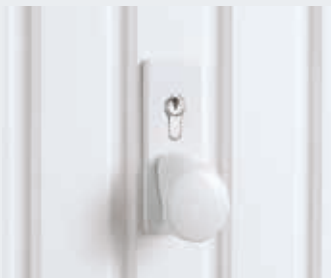

Handle options

Beautiful handles accent the door

3

Door Handle options for Series 2000 Steel, Timber and GRP up-and-over design

1. 1 Synthetic black, standard
2. 2 Side door handle black, standard
3. 3 Cast aluminium, white
4. 4 Cast aluminium, brown
5. 5 Cast aluminium, silver finish
6. 6 Brushed, stainless steel
7. 7 Cast aluminium, brass finish
8. 8 Polished, stainless steel

A beautiful handle adds value. Its ergonomic design gives you a safe and firm grip.

Side doors come with a profile cylinder lock and a black, synthetic lever/lever handle set as standard. They are available in the same material choices as the garage door handles. Optional lever/knob handle set available.