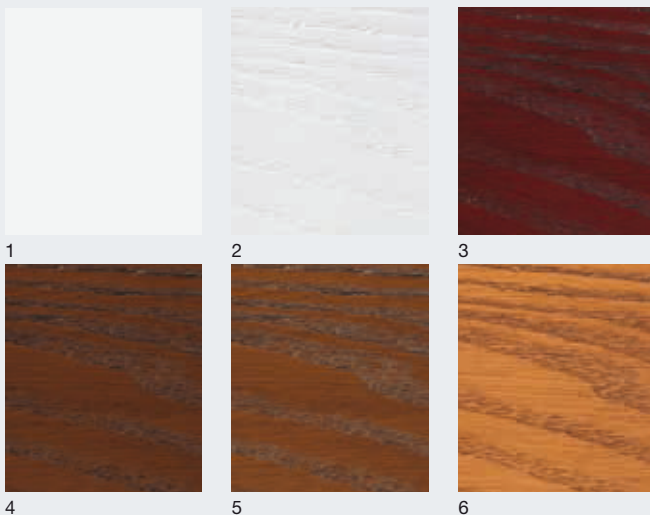

7

Colour options for Steel design

- 1 Moss green (RAL 6005)
- 2 Terra brown (RAL 8028)
- 3 Signal blue (RAL 5005)
- 4 Steel blue (RAL 5011)
- 5 Ruby red (RAL 3003)
- 6 Jet black (RAL 9005)
- 7 Traffic white (RAL 9016)

All our steel door designs come in Traffic white (RAL 9016) as standard, except for the open-for-infill frame which comes in Terra brown (RAL 8028).

Contact your Hörmann specialist dealer for advice regarding coloured doors.

1

2

Surface options for Steel design

- 1 Decograin Golden Oak
- 2 Decograin Rosewood

Wood stain for Timber design

- 1 Walnut
- 2 Ebony
- 3 Rosewood
- 4 Medium Oak
- 5 Light Oak
- 6 Dark Oak
- 7 Golden Oak
- 8 Mahogany
- 9 Teak

With wood being a natural product the finish of the doors supplied may vary from those shown.

Colour options for Timber design

- 1 White
- 2 RAL to choose

Our timber doors are now available in a white and RAL to choose colour options.