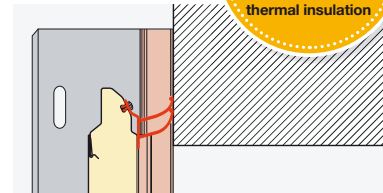

Lintel sealing